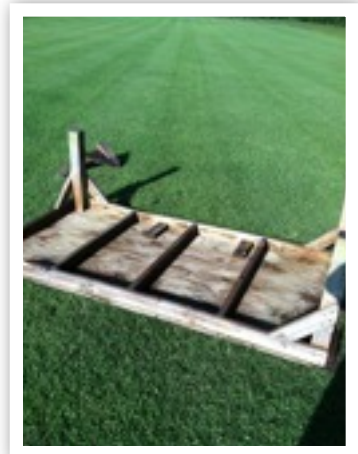

TORNADO STRIKES

Geauga Radio Controlaires Field

scene from aftermath

Club House Spared

porta-potty takes flight!

one of the flight line tables

tables picked up and dropped

Club House loses windows

Tables broken

porta-potty in corn field!!!!

Tables picked up & dropped

Farmers Equipment rolled over!

Tables dropped in middle of field!

photographs by: Doug Gerhard