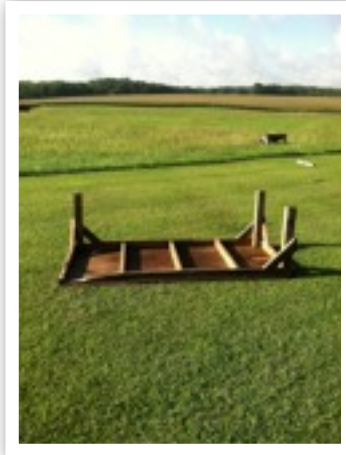

TORNADO STRIKES

Geauga Radio Controlaires Field

scene from aftermath

Club House Spared

porta-potty takes flight!

one of the flight line tables

tables picked up and dropped

Club House loses windows

Tables broken

porta-potty in corn field!!!!

Tables picked up & dropped

Farmers Equipment rolled over!

Tables dropped in middle of field!

photographs by: Doug Gerhard