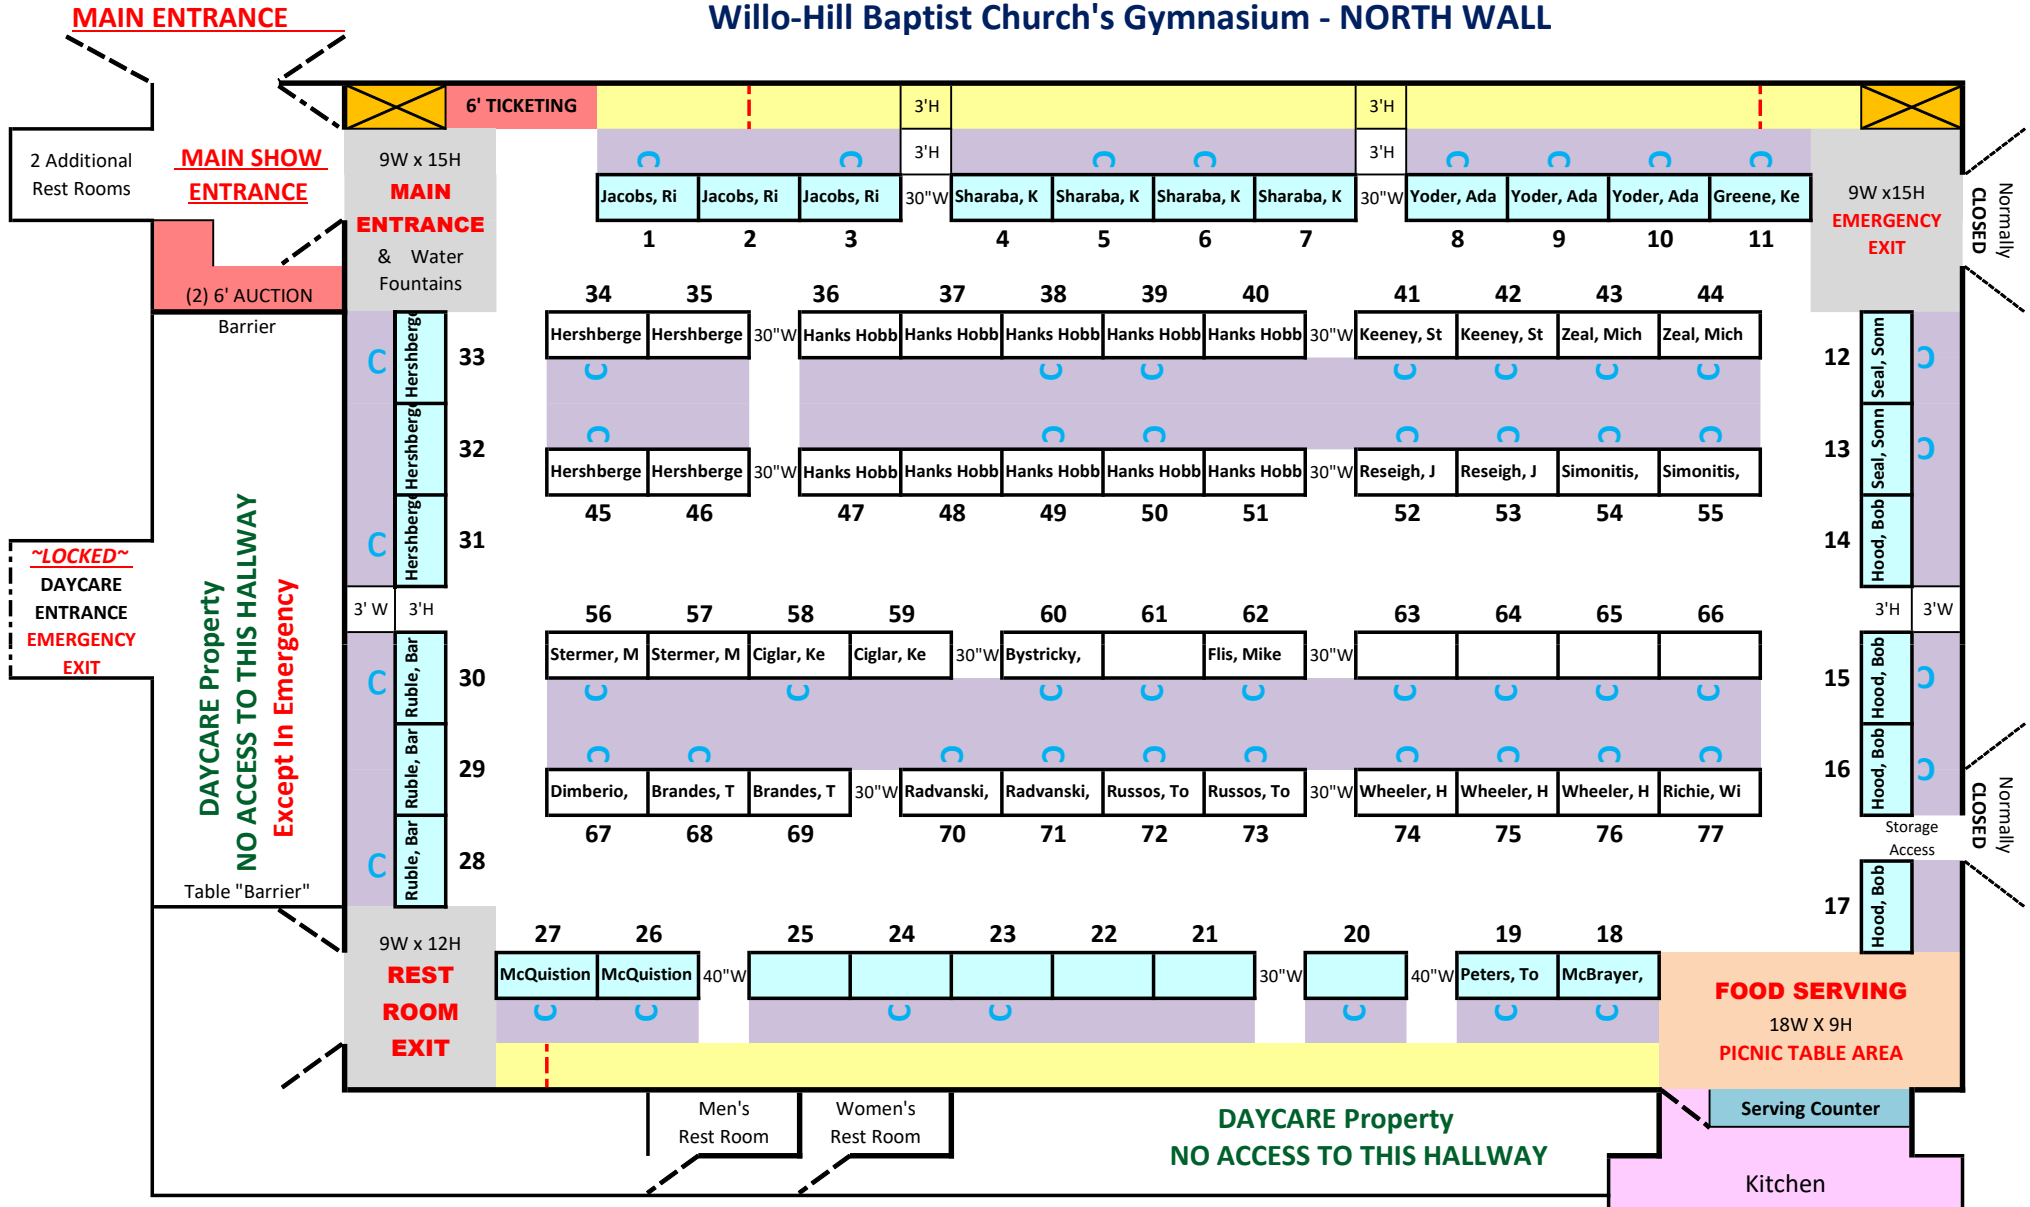

Geauga Radio Controlaires 2022 SWAP MEET

Willo-Hill Baptist Church's Gymnasium - NORTH WALL

LAYOUT LEGEND

- [Light Blue Box] = Wall Table
- [Red Box] = Club's Tables
- [99] = Table Number
- [Purple Box] = Exhibitor's chairs
- [Yellow Box with X] = Pillar
- [Green Box] = Bring Your Own Table
- [Dashed Yellow Box] = Large Plane Display Area
- [Dashed Yellow Box] = Possibly Collapsed Bleachers
- [Red Vertical Line] = A/C Outlet

Printed On
September 4, 2022

86% of Tables Sold = 66

Tables Available
11